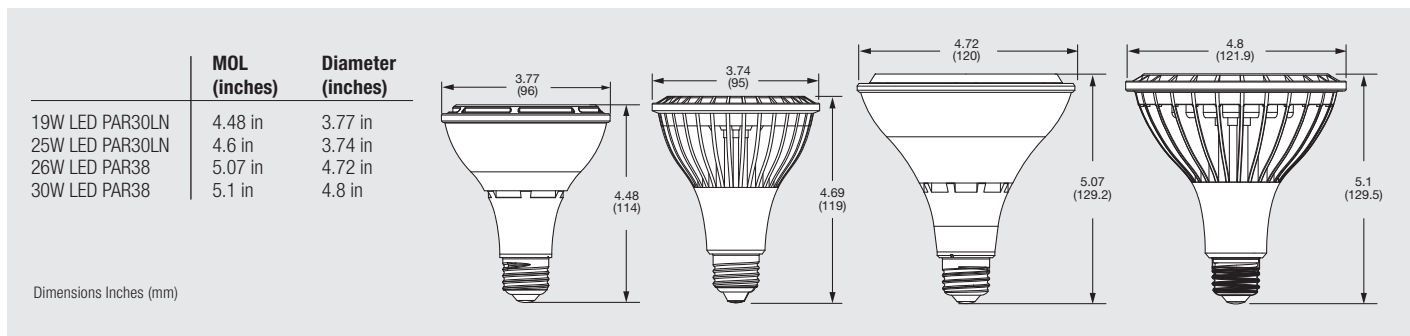

Item Number	Ordering Abbreviation	Wattage (W)	Base Type	Replaces	Beam Angle	Input Voltage (V)	CBCP	Average Rate Life (L70)	Dimmable	CCT	CRI	Typical Lumens	Power Factor	ENERGY STAR®
79361	LED19PAR30LN/HO/DIM/830/SP15/W/120	19	Medium	75W Halogen*	15°	120	17,600	25,000	Yes	3000K	81	1800	0.99	Yes
79362	LED19PAR30LN/HO/830/SP15/W/UNV	19	Medium	75W Halogen*	15°	120-277	17,600	25,000	No	3000K	81	1800	0.99	Yes
79693	LED25PAR30LN/HO/830/NFL25/W/UNV	25	Medium	75W Halogen*	25°	120-277	10,000	25,000	No	3000K	82	2300	0.99	–
79363	LED26PAR38/HO/DIM/830/SP15/W/120	26	Medium	150W Halogen	15°	120	20,000	25,000	Yes	3000K	81	2400	0.99	Yes
79364	LED26PAR38/HO/830/SP15/W/UNV	26	Medium	150W Halogen	15°	120-277	20,000	25,000	No	3000K	81	2400	0.99	Yes
74085	LED26PAR38/HO/DIM/830/FL40/W	26	Medium	250W Halogen	40°	120	4,500	25,000	Yes	3000K	82	2400	0.99	Yes
79479	LED26PAR38/HO/DIM/850/FL40/W/RP	26	Medium	250W Halogen	40°	120	4,500	25,000	Yes	5000K	82	2400	0.99	Yes
79600	LED30PAR38/HO/830/NFL25/W/UNV	30	Medium	250W Halogen	25°	120-277	14,000	25,000	No	3000K	82	3000	0.99	Yes

*Based on max wattage equivalency allowed by ENERGY STAR. CBCP is similar to 120W halogen lamp.

Ordering Guide

LED	26	PAR38	/	HO	/	DIM	/	8	30	/	SP	15	/	W	/	120
LED Lamps and Retrofits	Wattage: 26, 30, 19, 25	Lamp Type: PAR38 PAR30LN	/	High Output	/	Dimmable	/	CRI = 81	Color Temperature 3000K	/	Spot	Beam Angle 15°	/	Wet Rated	/	120V

Lamp Dimensions

Energy Savings

Basic Product Description	LED Life (hrs.)	Similar Halogen	Halogen Life (hrs.)	Watts Saved	Energy Savings*	LED Life vs. Incandescent
LED 30W PAR38	25,000	70W HID/250W Halogen	2,500	220	$605.00	10X
LED 26W PAR38	25,000	250W	2,500	224	$616.00	10X
LED 26W PAR38	25,000	150W	2,500	124	$341.00	10X
LED 19W PAR30LN	25,000	120W	2,500	101	$277.75	10X
LED 25W PAR30LN	25,000	39W HID/75W Halogen	2,500	50	$137.50	10X

* Energy savings over the life of the lamp calculated at $0.11/kWh

LEDVANCE LLC
200 Ballardvale Street
Wilmington, MA 01887 USA
Phone 1-800-LIGHTBULB (1-800-544-4828)
www.sylvania.com

SYLVANIA and LEDVANCE are registered trademarks.
All other trademarks are those of their respective owners.
Licensee of product trademark SYLVANIA in general lighting.
Specifications subject to change without notice.

[/sylvania](https://twitter.com/sylvania) [/sylvania](https://facebook.com/sylvania)