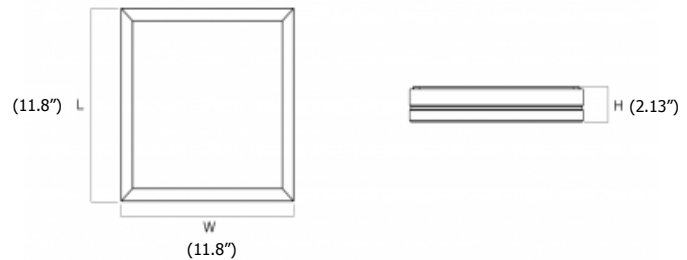

OLPL11 Series 1' x 1' LED Edge-Lit Panel

Project: _____
 Fixture Type: _____
 Catalog Number: _____
 Notes: _____

Designed to provide comfortable glare-free illumination while significantly reducing energy consumption and maintenance costs the Ohyama Lights 1'x1' LED Edge-Lit Panel is an ideal replacement for fluorescent fixtures in offices, schools, hospitality and other commercial applications. Available in both 4000K and 5000K correlated color temperatures (CCT) the OLPL11 enables uniform light distribution to create eye-pleasing environments. The OLPL11 Series is also dimmable and compatible with DALI system controls to allow adjustment to meet the users' preference.

Performance Overview	
Watts:	20 / 35
CCT:	4000K / 5000K
Lumens:	1700 / 2600
Beam Angle:	112°
CRI:	> 80
Dimming:	0-10V, DALI
Input Rating - AC:	100~277V; 50/60Hz
Output Rating - DC:	36~42V; 0.472A
Max. Operating Temp:	50°C
Min. Operating Temp:	-20°C
PFC:	>0.92
UL Listed - Suitable For Dry Locations	
Lifetime:	40,000 Hours
Limited Warranty:	5 Years
Construction	
White Aluminum frame	
Diffuser + Light Guide + Reflector	
LG LED Chips	

(L) 11.8" (300mm)
 (W) 11.8" (300mm)
 (H) 2.04" (52mm)
 Weight: 5.5 lbs.

Ordering Information

ITEM	MODEL	SIZE / SHAPE	CCT	LUMEN	WATTS	LM/W
399553	OLPL11S-2N-UNV	1' x 1'	4000K	1700	20	89
399549	OLPL11S-2C-UNV	1' x 1'	5000K	1700	20	89
399554	OLPL11S-4N-UNV	1' x 1'	4000K	2600	35	76
399550	OLPL11S-4C-UNV	1' x 1'	5000K	2600	35	76

Lux at a Distance			
1m	878.6 lx	294 cm	299 cm
1.5m	390.4 lx	441 cm	448 cm
2m	219.7 lx	588 cm	598 cm
2.5m	140.6 lx	735 cm	747 cm
3m	97.6 lx	882 cm	896 cm
3.5m	71.7 lx	1029 cm	1046 cm
4m	54.9 lx	1176 cm	1195 cm
4.5m	43.4 lx	1323 cm	1345 cm
5m	35.1 lx	1470 cm	1494 cm