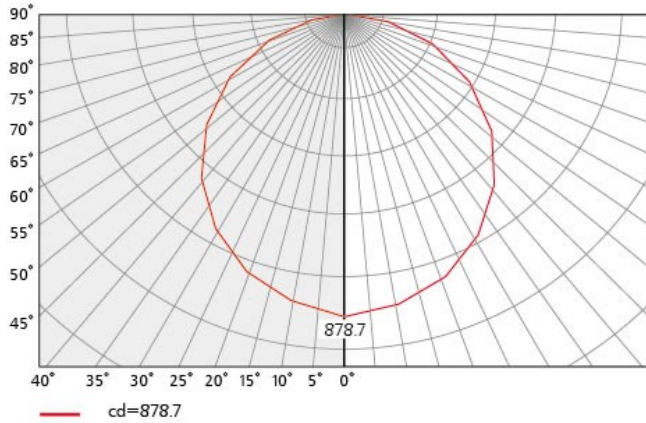

*NOTE: Photometrics for OLPL11-4N-UNV
IES Files Available Upon Request

CANDELA DISTRIBUTION

Recommended Dimmers

Option #1: Lutron NTSTV-DV w/PP120

Option #2: Lutron DVTV

Option #3 Cooper DF-10

Note: The inclusion of a dimmer on this list does not guarantee compatibility in all installations and conversely, the absence of a dimmer from this list doesn't imply incompatibility.

Lux at a Distance			
1m	878.6 lx	294 cm	299 cm
1.5m	390.4 lx	441 cm	448 cm
2m	219.7 lx	588 cm	598 cm
2.5m	140.6 lx	735 cm	747 cm
3m	97.6 lx	882 cm	896 cm
3.5m	71.7 lx	1029 cm	1046 cm
4m	54.9 lx	1176 cm	1195 cm
4.5m	43.4 lx	1323 cm	1345 cm
5m	35.1 lx	1470 cm	1494 cm

Vert. Spread : 112 deg.

Horiz. Spread : 112.4 deg.