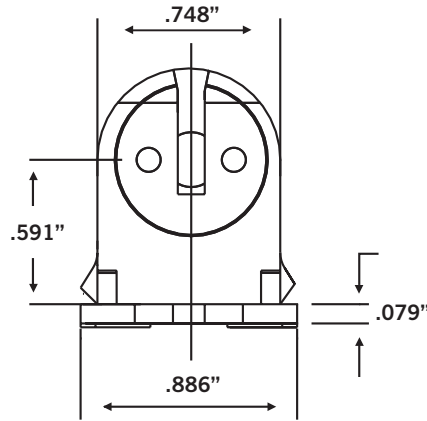

NON-SHUNTED MINIATURE BI-PIN SOCKETS

KT-SOCKET-T5-S

DESCRIPTION: Short Miniature Bi-Pin G5 Base, Non-Shunted, For T5 Lamps.

FRONT VIEW

SIDE VIEW