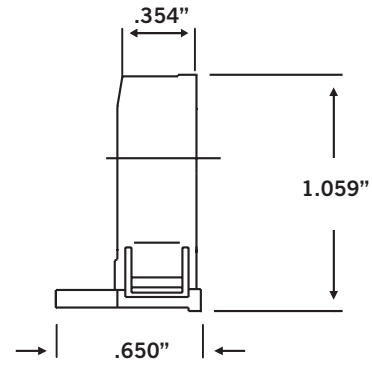

NON-SHUNTED MINIATURE BI-PIN SOCKETS

KT-SOCKET-T5-S

DESCRIPTION: Short Miniature Bi-Pin G5 Base, Non-Shunted, For T5 Lamps.

FRONT VIEW

SIDE VIEW