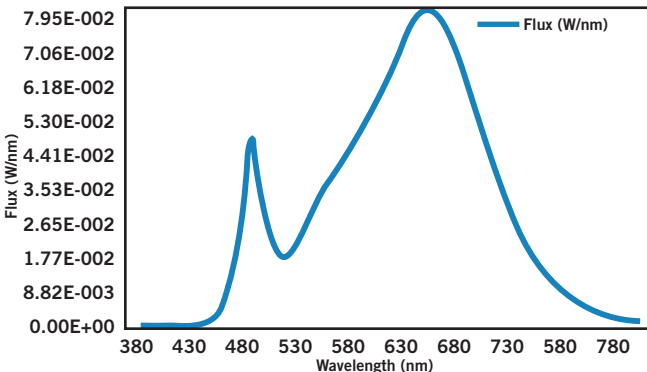

SPECTRAL DISTRIBUTION