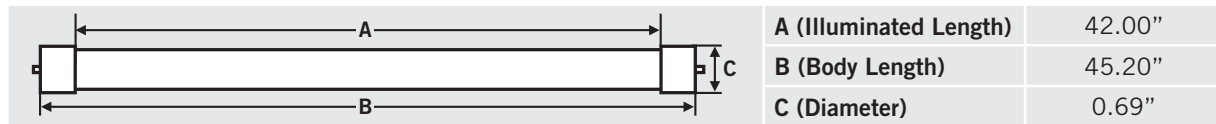

PHYSICAL CHARACTERISTICS

LAMP DIMENSIONS