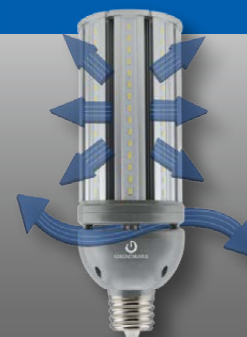

# HID LED 45W TITANIUM LED SERIES

PRO

45W REPLACES

100-175W  
HID

70% Energy Savings

**\$289** Savings per lamp\*

- Direct line voltage 120-277V - Not compatible with ballasts
- Designed for use in post top applications
- Compatible with EX39 & E39 sockets
- Fully omnidirectional 320° beam angle
- Available in 3000K & 5000K CCT
- Suitable for use in totally enclosed fixtures

### Suitable for Enclosed Fixtures

This HID LED lamp replaces a 100-175W HID and is suitable for use in totally enclosed fixtures. Its high lumen output and exceptional efficacy make it an ideal choice for outdoor post top applications.

### CoolSink Technology

The CoolSink passive cooling system allows air to flow freely through the lamp. This unique design uses an increased cooling surface area to reduce the operating temperature of the LED and power supply, thus resulting in longer lamp life and lumen maintenance.