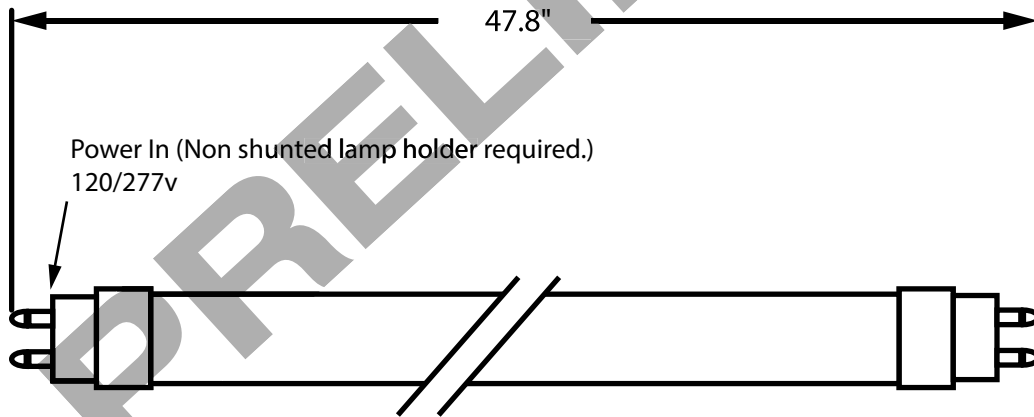

LED 50,000 Hours average rated life, 120 Volts

Applications:

LED replacement with internal driver for 4 foot linear fixtures in which ballast is bypassed.

Features	Benefits
>40% Energy Savings	Shatter proof - no glass
Long life - 50,000 hours	No Mercury
Instant on/off	5 year warranty
Environmentally friendly	No mercury
Energy efficient	40% energy savings
Long life	50,000 hours
Low maintenance	LED tube bypass ballast (No future ballast replacements or compatibility concerns)
All plastic housing	Shatter resistant
Instant on/off	No delays

Warranties and Certifications:	Item #	Description	Voltage	Wattage	Replacement	M.O.L. (inches)	Diameter (inches)	Base	Lumens	LPW	CCT	CRI	R9	Beam Angle
5 YEAR WARRANTY 	LED19T84ID30K	LED 19W Internal Driver 4 Foot T8 - 3000K	120-277V	19W	32W	47.8	1.1	G13	1900	100	3000K	82	>0	160°
	LED19T84ID35K	LED 19W Internal Driver 4 Foot T8 - 3500K	120-277V	19W	32W	47.8	1.1	G13	2000	105.3	3500K	82	>0	160°
	LED19T84ID41K	LED 19W Internal Driver 4 Foot T8 - 4100K	120-277V	19W	32W	47.8	1.1	G13	2100	110.5	4100K	82	>0	160°
	LED19T84ID50K	LED 19W Internal Driver 4 Foot T8 - 5000K	120-277V	19W	32W	47.8	1.1	G13	2125	111.8	5000K	82	>0	160°