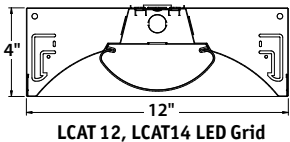

PRODUCT AVAILABILITY

SIZE	LUMEN PACKAGE	NOMINAL LUMENS	NOMINAL WATTS	LUMENS PER WATT
12	VW	1600-1750	16	100-109
	MW	2150-2300	22	100-107
	LW	2650-3050	25	107-123
14	ML	3050-3350	29	106-117
	HL	3450-3800	34	102-113
	XW	2600-2800	24	110-119
22	VW	3200-3450	30	107-116
	MW	3500-3800	33	107-116
	LW	4000-4350	40	101-109
	ML	4250-4900	40	106-122
	HL	4750-5450	49	98-112
	VL	6250-7200	65	98-112

PRODUCT AVAILABILITY

SIZE	LUMEN PACKAGE	NOMINAL LUMENS	NOMINAL WATTS	LUMENS PER WATT
22	VW	1600-1750	16	100-109
	MW	2150-2300	22	100-107
	LW	2650-3050	25	107-123
24	ML	3200-3400	30	107-115
	HL	3550-4050	35	100-115
	VL	4000-4600	42	96-110
24	XW	2600-2800	24	110-119
	VW	3200-3450	30	107-116
	MW	3500-3800	33	107-116
	LW	4100-4700	40	103-117
	ML	4400-5150	40	110-129
	HL	5350-6200	47	114-132
24	VL	6800-7800	65	105-121
	XL	7800-9250	80	92-110

Nominal lumen range represents 3000K through 5000K. Lumens vary according to color temperatures and other factors.
See specific photometric test(s).