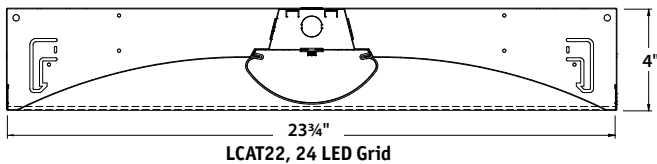

ORDERING INFORMATION

LCAT [] - [] - [] - [] - [] - [] U - []

MODEL	SIZE	COLOR TEMPERATURE	CEILING TYPE	DRIVER	OPTIONS
LCAT LED Contemporary Architectural Troffer	12 1' x 2' 14 1' x 4' 22 2' x 2' 24 2' x 4'	30 3000K 35 3500K 40 4000K 50 5000K	G Grid Lay-in ¹ SM Surface Mount ² CM Cable/Suspended Mount ^{2,3}	E Fixed Output ESD Step Dimming ^{4,7} ED 0-10V Dimming ED1 0-10V 1% Dimming LUTH Lutron H Series ^{5,7} LUT5 Lutron 5 Series ^{5,7}	ELL14 Emergency Battery Pack, 1400 Lumens ⁶ C388 3-Wire Flex C488 4-Wire Flex C588 5-Wire Flex GLR Fast Blow Fuse NYC NYC Compliant EOR End of Row (SM and CM only. Provides end wiring access for continuous row mounting.) INT Intermediate (SM and CM only. Provides end wiring access for continuous row mounting.)

ACCESSORIES (ORDER SEPARATELY)	LUMEN OUTPUT	AIR FUNCTION	VOLTAGE
FK14 1' x 4' Flange Kit FK22 2' x 2' Flange Kit FK24 2' x 4' Flange Kit CM48Y2SC3F-KIT 48" Cable Mount Kit for 2' wide Cable Mount fixtures, 3 Wire CM48Y1SC3F-KIT 48" Cable Mount Kit for 1' wide Cable Mount fixtures, 3-wire	XW Extra Low Watt VW Very Low Watt MW Medium Low Watt LW Low Watt ML Medium Lumen HL High Lumen VL Very High Lumen XL Extra High Lumen See Product Availability Table below.	Blank Static A Air Return Side Slots ¹ For drywall, order G with Flange Kit Accessory. ² Not available with Air Return (A) air function ³ Order hanger accessories separately ⁴ Not available with XW, VW or MW lumen packages ⁵ Limitations apply based on product size and lumen packages; see individual spec sheets ⁶ For compatibility with Dual-Lite LiteGear(R) inverters, contact Hubbell Lighting Representative ⁷ Not available in 347V For questions about configuration options, contact Hubbell Representative.	U 120V-277V 347 347V