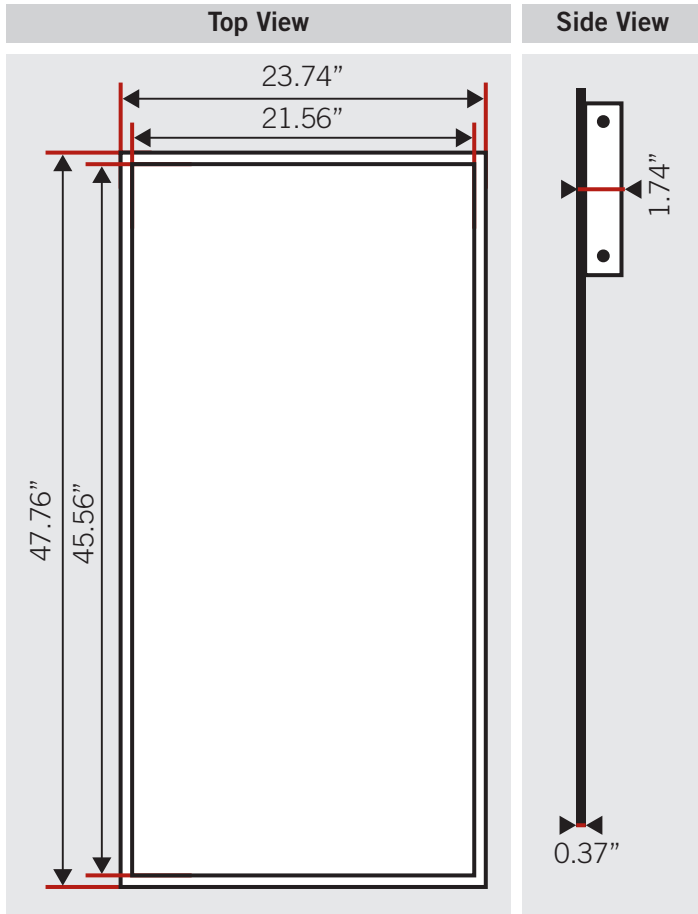

LED PANEL LIGHT

CATALOG NUMBER: KT-PLED40-24-8XX-VDIM-P

DESCRIPTION

2'x4' LED Panel Light, 40W Family, 120-277V Input, 0-10V Dimming

7 YEAR
WARRANTY

PRODUCT FEATURES

- Low Profile Architectural Grade Design
- Fits Standard T-Grid Ceilings
- Suitable for Surface or Suspension Mount with optional Accessories
- High Quality Laser Etched PMMA Resin Light Guide Plate offers optimal light diffusion with no risk of yellowing over product lifetime
- Powered by Keystone 0-10V Dimming LED driver with built in Junction Box
- Listed on DLC QPL, Premium
- 7 Year Warranty
- 60,000 Hour Rated Life
- Over 50% Energy Savings as Compared to Traditional Fluorescent Troffers
- LED Color binning within 4 SDCM ensures supreme color consistency between all panels
- Operating Temperature Range: -20C to 40C
- Suitable for Damp Locations

PHOTOMETRIC SPECIFICATIONS

Zonal Lumen Summary		
Zone	Lumens	% Luminaire
0-30	1,313.9	26.5%
0-40	2,169.6	43.7%
0-60	3,892.4	78.5%
60-90	1,066.6	21.5%
70-100	443.3	8.9%
90-120	0.7	0%
0-90	4,959.0	100%
90-180	2.2	0%
0-180	4,961.2	100%

LED PANEL LIGHT

CATALOG NUMBER: KT-PLED40-24-8XX-VDIM-P

PHYSICAL SPECIFICATIONS

WEIGHT INFORMATION

1 pcs	1 ctn
13.67 lb.	33.69 lb.

ACCESSORIES

Catalog Number	Description
KT-PLED-SM-24-KIT	Surface Mount Kit for (1) 2x4 LED Panel Light
KT-PLED-EM-BR-KIT	Bracket Kit for Mounting Emergency LED Backup to LED Panel Lights
KT-PLED-CABLE-KIT	Cable Hanging Kit for LED Panel Lights (Includes 3 Cable Sets)

Accessories Sold Separately.

CATALOG NUMBER BREAKDOWN

KT-PLED40-24-8XX-VDIM-P

Keystone Technologies	Panel Light	LED Lamp	Wattage	2 x 4 Size	800 Series	Color Temp.	0-10V Dimmable	Premium Series
--------------------------	----------------	-------------	---------	---------------	---------------	----------------	-------------------	-------------------