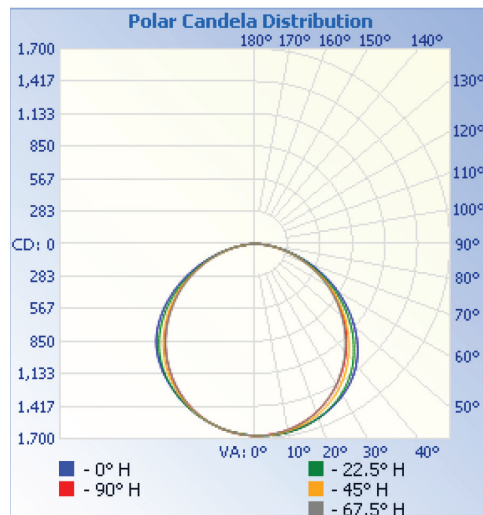

LED PANEL LIGHT

CATALOG NUMBER: KT-PLED40-24-8XX-VDIM-P

DESCRIPTION

2'x4' LED Panel Light, 40W Family, 120-277V Input, 0-10V Dimming

7 YEAR
WARRANTY

PRODUCT FEATURES

- Low Profile Architectural Grade Design
- Fits Standard T-Grid Ceilings
- Suitable for Surface or Suspension Mount with optional Accessories
- High Quality Laser Etched PMMA Resin Light Guide Plate offers optimal light diffusion with no risk of yellowing over product lifetime
- Powered by Keystone 0-10V Dimming LED driver with built in Junction Box
- Listed on DLC QPL, Premium
- 7 Year Warranty
- 60,000 Hour Rated Life
- Over 50% Energy Savings as Compared to Traditional Fluorescent Troffers
- LED Color binning within 4 SDCM ensures supreme color consistency between all panels
- Operating Temperature Range: -20C to 40C
- Suitable for Damp Locations

PERFORMANCE SPECIFICATIONS

Catalog Number	Input Voltage	Wattage	Color Temperature	Lumen Output	CRI	Power Factor	Efficacy	Lifetime
KT-PLED40-24-835-VDIM-P	120-277V	40W	3500K	5000lm	>81.9	>0.9	125lm/W	60,000 Hour
KT-PLED40-24-840-VDIM-P	120-277V	40W	4000K	5050lm	>81.9	>0.9	126lm/W	60,000 Hour
KT-PLED40-24-850-VDIM-P	120-277V	40W	5000K	5100lm	>81.9	>0.9	128lm/W	60,000 Hour

PHOTOMETRIC SPECIFICATIONS

Zonal Lumen Summary		
Zone	Lumens	% Luminaire
0-30	1,313.9	26.5%
0-40	2,169.6	43.7%
0-60	3,892.4	78.5%
60-90	1,066.6	21.5%
70-100	443.3	8.9%
90-120	0.7	0%
0-90	4,959.0	100%
90-180	2.2	0%
0-180	4,961.2	100%

Accessories Sold Separately.

CATALOG NUMBER BREAKDOWN

KT-PLED40-24-8XX-VDIM-P

Keystone Technologies	Panel Light	LED Lamp	Wattage	2 x 4 Size	800 Series	Color Temp.	0-10V Dimmable	Premium Series
--------------------------	----------------	-------------	---------	---------------	---------------	----------------	-------------------	-------------------