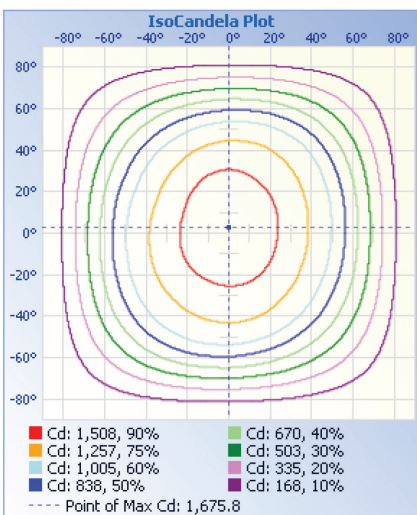

LED PANEL LIGHT

CATALOG NUMBER: KT-PLED40-24-8XX-VDIM-P

DESCRIPTION

2'x4' LED Panel Light, 40W Family, 120-277V Input, 0-10V Dimming

7 YEAR
WARRANTY

PRODUCT FEATURES

- Low Profile Architectural Grade Design
- Fits Standard T-Grid Ceilings
- Suitable for Surface or Suspension Mount with optional Accessories
- High Quality Laser Etched PMMA Resin Light Guide Plate offers optimal light diffusion with no risk of yellowing over product lifetime
- Powered by Keystone 0-10V Dimming LED driver with built in Junction Box
- Listed on DLC QPL, Premium
- 7 Year Warranty
- 60,000 Hour Rated Life
- Over 50% Energy Savings as Compared to Traditional Fluorescent Troffers
- LED Color binning within 4 SDCM ensures supreme color consistency between all panels
- Operating Temperature Range: -20C to 40C
- Suitable for Damp Locations

PERFORMANCE SPECIFICATIONS

Catalog Number	Input Voltage	Wattage	Color Temperature	Lumen Output	CRI	Power Factor	Efficacy	Lifetime
KT-PLED40-24-835-VDIM-P	120-277V	40W	3500K	5000lm	>81.9	>0.9	125lm/W	60,000 Hour
KT-PLED40-24-840-VDIM-P	120-277V	40W	4000K	5050lm	>81.9	>0.9	126lm/W	60,000 Hour
KT-PLED40-24-850-VDIM-P	120-277V	40W	5000K	5100lm	>81.9	>0.9	128lm/W	60,000 Hour

PHOTOMETRIC SPECIFICATIONS

Zonal Lumen Summary		
Zone	Lumens	% Luminaire
0-30	1,313.9	26.5%
0-40	2,169.6	43.7%
0-60	3,892.4	78.5%
60-90	1,066.6	21.5%
70-100	443.3	8.9%
90-120	0.7	0%
0-90	4,959.0	100%
90-180	2.2	0%
0-180	4,961.2	100%