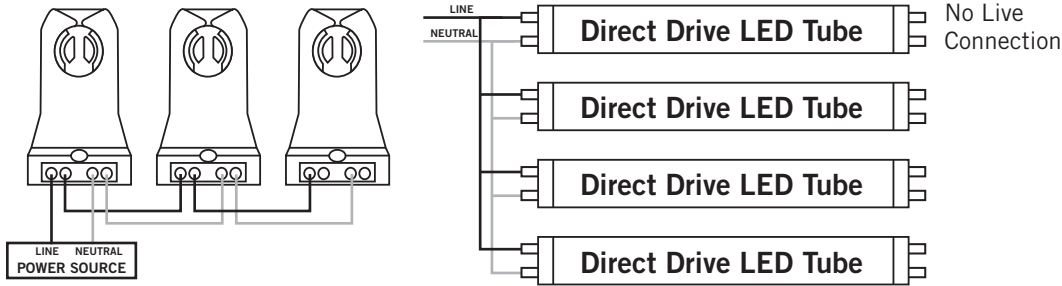

KT-LED24T8-60GC-840-D

T8 LED LAMP

WIRING DIAGRAMS

1. Wire fixture as shown below.