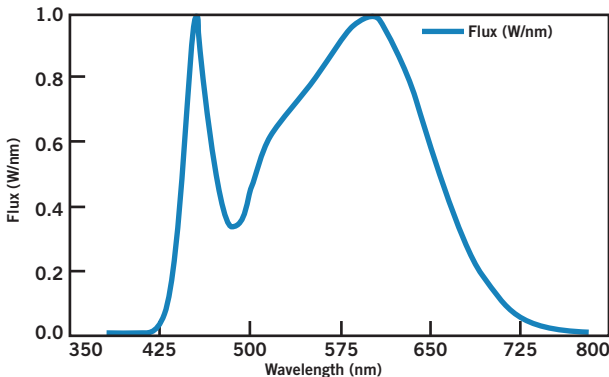

SPECTRAL DISTRIBUTION