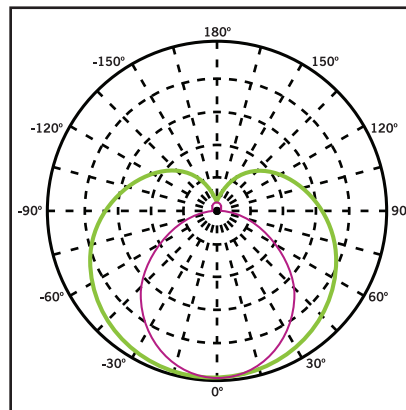

POLAR CANDELA DISTRIBUTION

1. Violet Vertical Plane through Horizontal Angles (90-270)
2. Green Vertical Plane through Horizontal Angles (0-180)