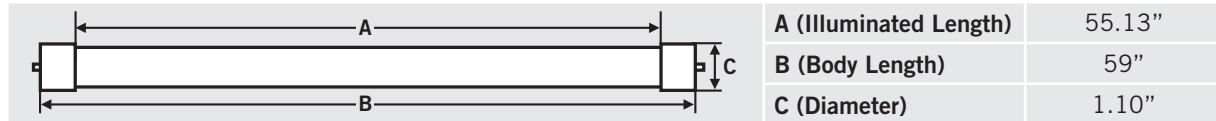

PHYSICAL CHARACTERISTICS

LAMP DIMENSIONS