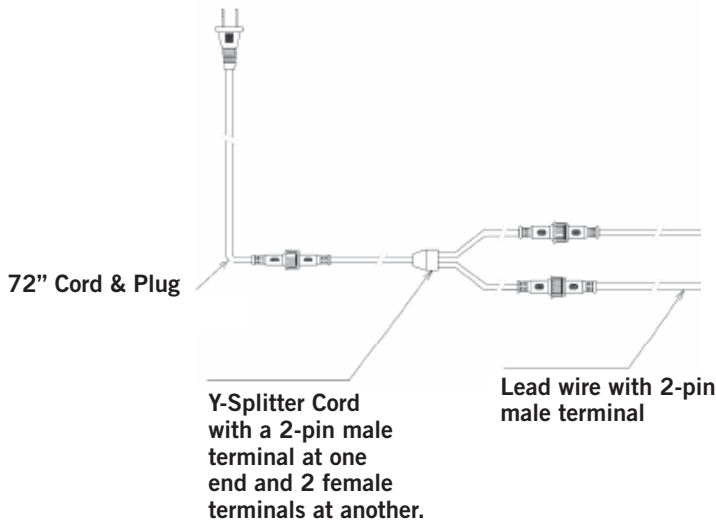

KT-FTLED26T8-72P-8XX

A (Illuminated Length)	67.25"
B (Body Length)	71.38"
C (Diameter)*	1.13"

T8 LED FREEZER TUBES

T8 LED LAMP

ACCESSORIES

Catalog Number	Description
KT-WH-FT-36	36" Extension Cord
KT-WH-FT-YS	Y-Splitter Cord

Accessories Sold Separately.

DOUBLE LIGHT CONNECTION:

CONNECTION:

CATALOG NUMBER BREAKDOWN

KT-FTLEDXXT8-48P-8XX