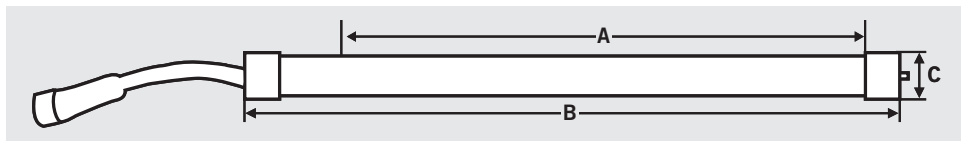

DIMENSIONS

KT-FTLED18T8-48P-8XX

A (Illuminated Length)	43.25"
B (Body Length)	47.38"
C (Diameter)*	1.13"

KT-FTLED22T8-60P-8XX

A (Illuminated Length)	55.25"
B (Body Length)	59.38"
C (Diameter)*	1.13"

KT-FTLED26T8-72P-8XX

A (Illuminated Length)	67.25"
B (Body Length)	71.38"
C (Diameter)*	1.13"