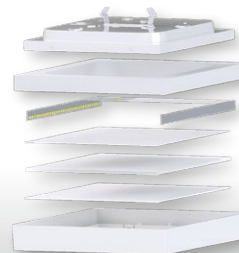

5.5" SQUARE DOWNLIGHT 10W TITANIUM LED SERIES

10W REPLACES

65W Inc.

80% Energy Savings

CRISP

\$190 Savings per lamp*

- ⌚ Innovative CLICK design
- ⌚ SootheOptic low glare technology
- ⌚ Fits most 4" J-boxes and 6" recessed housings
- ⌚ Installs in just minutes - no rewiring
- ⌚ Wet location rated
- ⌚ Exceptional color rendering CRI 90

The CLICK DESIGN SURFACE MOUNT SQUARE & ROUND DOWNLIGHTS use the latest in edge lighting technology to produce a smooth uniform lighting effect. These naturally low glare downlights integrate seamlessly into all ceiling applications.