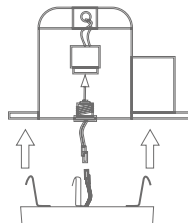

For all models

ACCESSORIES INCLUDED:

- Attach mounting bracket to J-box
- Click downlight into mounting bracket

Mounting Bracket

J-Box Screws

Wire Nuts

LED Adapter

4" & 6" CAN RECESSED

4" CAN - 5.5" & 7" models
6" CAN - 7" model only

ACCESSORIES SOLD SEPARATELY:

- Connect E26 adapter to the LED adapter
- Insert mounting clips and push downlight up until flush with ceiling

E26 Adapter

Mounting Clips